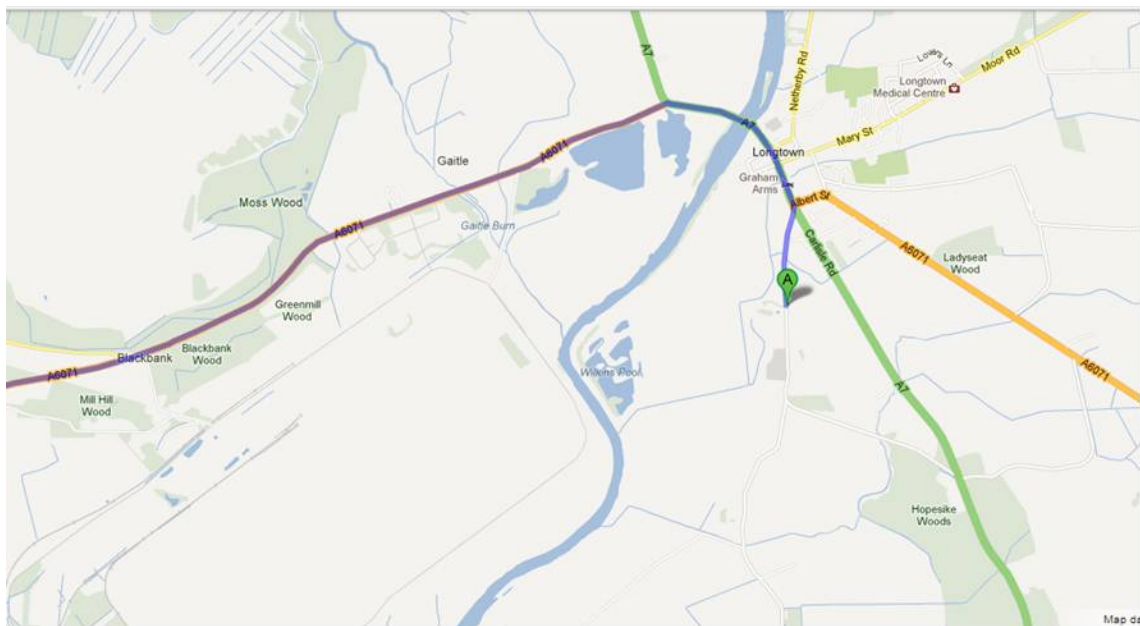

Map and instructions showing directions to Longtown Memorial Hall

From M6 Junction 44 follow A7 (Galashiels) for about 6 miles. Just beyond 30mph speed limit sign turn Left and Left again to enter car park.

From A75 turn on to B721 (Gretna). At Crossways roundabout take 4th exit on to B7076. Continue forwards on to A6071. At T junction turn right on to A7. When almost leaving Longtown turn Right then Left to enter car park.